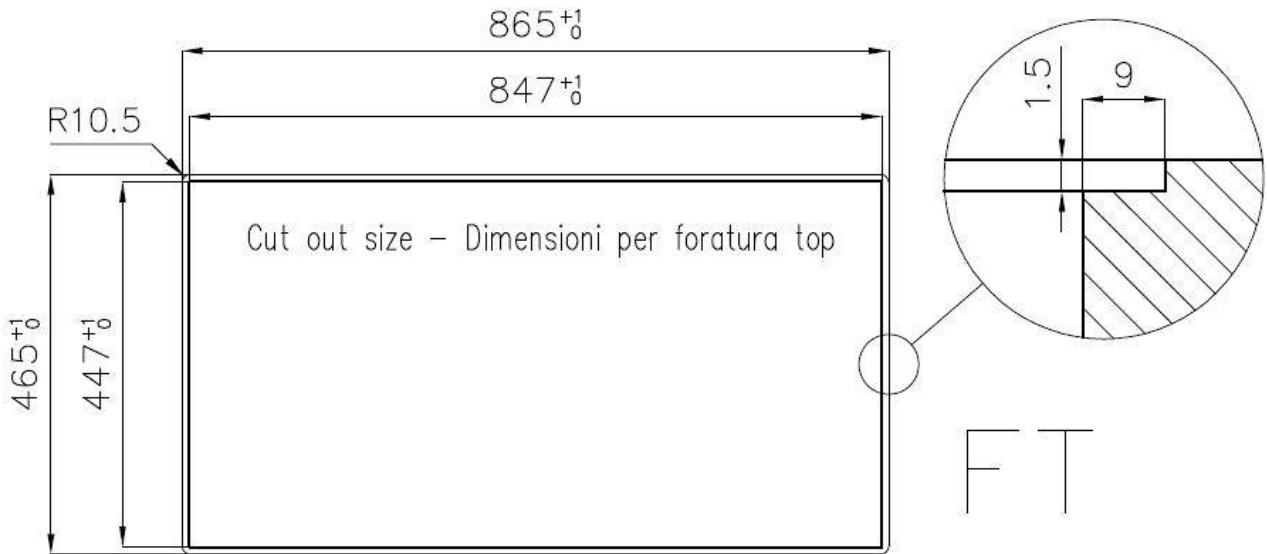

Sink Quadra

Kitchen Sinks

Code: 1218 050

DETAILS

Edge/Installation Type	Flush-mount Top-mount
Finish	Foster brushed
Material	AISI 304 stainless steel
Texture	Brushed in line
Base	90 cm
Dimensions	864x464 mm
Standard fittings	Fixing hooks, gasket, drain, overflow and siphon, boxed packing
Mixer holes	No standard holes
Built-in hole	View technical data sheet

Drainer No

Width 86 cm

Bowl dimension 800x400mm

Number of bowls 1 bowl

Waste fitting 3,5" drain

FEATURES

Diamond-shape bottom The draining of water is an important feature in a sink, and it's always taken good care of in Foster products. In the bent-welded sinks, which would have a flat bottom, the proper draining is guaranteed by the elegant beveling, which helps the water flow.

Squared bowls - 0/9 radius The square bowls of Foster have perfectly squared vertical edges, while those on the bottom have a small radius of 9 mm that facilitates cleaning operations.

Perimetral overflow The overflow is always a security on the Foster sinks that prevents the overflow of water in case of oversights. The perimeter drain solution improves aesthetics thanks to its square and essential shape.

Deep bowls This bowls reach an important depth, over 20 cm, thanks to the advanced production technology, that can be offer great capieny and practicity in all the washing operations.

TECHNICAL DATA

Lavello serie Quadra cod. 1218/050