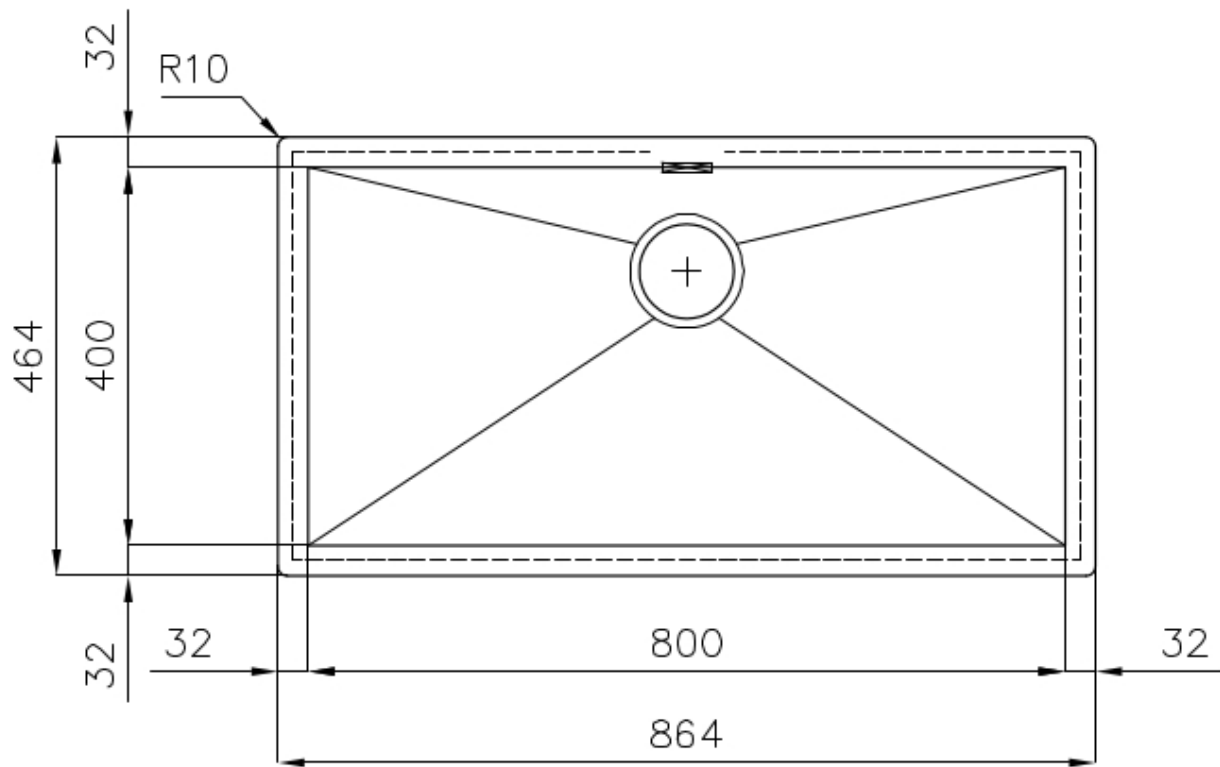

Sink Quadra

Kitchen Sinks

Code: 1218 050

DETAILS

Edge/Installation Type	Flush-mount Top-mount
Finish	Foster brushed
Material	AISI 304 stainless steel
Texture	Brushed in line
Base	90 cm
Dimensions	864x464 mm
Standard fittings	Fixing hooks, gasket, drain, overflow and siphon, boxed packing
Mixer holes	No standard holes
Built-in hole	View technical data sheet

Drainer No

Width 86 cm

Bowl dimension 800x400mm

Number of bowls 1 bowl

Waste fitting 3,5" drain

FEATURES

Diamond-shape bottom The draining of water is an important feature in a sink, and it's always taken good care of in Foster products. In the bent-welded sinks, which would have a flat bottom, the proper draining is guaranteed by the elegant beveling, which helps the water flow.

High thickness 1mm thick steel. A significant thickness, which guarantees the maximum sturdiness and durability.

Basket 3,5" waste fitting The drain is equipped with a large 3.5" drain, with the practical basket cap that prevents the discharge of solid parts.

Deep bowls This bowls reach an important depth, over 20 cm, thanks to the advanced production technology, that can be offer great capieny and practicity in all the washing operations.

TECHNICAL DATA

Lavello serie Quadra cod. 1218/050