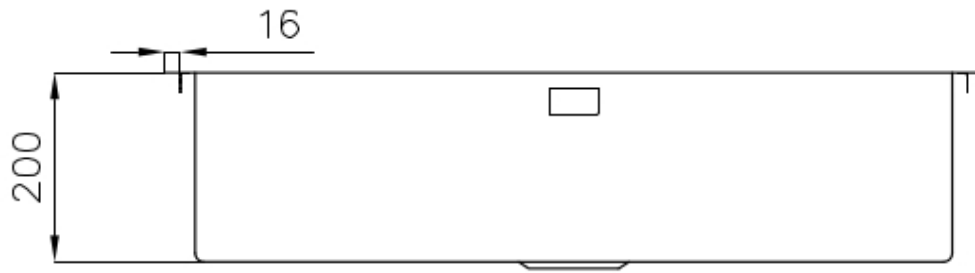

Drainer No

Width 86 cm

Bowl dimension 800x400mm

Number of bowls 1 bowl

Waste fitting 3,5" drain

FEATURES

Diamond-shape bottom The draining of water is an important feature in a sink, and it's always taken good care of in Foster products. In the bent-welded sinks, which would have a flat bottom, the proper draining is guaranteed by the elegant beveling, which helps the water flow.

High thickness 1mm thick steel. A significant thickness, which guarantees the maximum sturdiness and durability.

Basket 3,5" waste fitting The drain is equipped with a large 3.5" drain, with the practical basket cap that prevents the discharge of solid parts.

Squared bowls - 0/9 radius The square bowls of Foster have perfectly squared vertical edges, while those on the bottom have a small radius of 9 mm that facilitates cleaning operations.

Perimetral overflow The overflow is always a security on the Foster sinks that prevents the overflow of water in case of oversights. The perimeter drain solution improves aesthetics thanks to its square and essential shape.

Deep bowls This bowls reach an important depth, over 20 cm, thanks to the advanced production technology, that can be offer great capieny and practicity in all the washing operations.

TECHNICAL DATA

Lavello serie Quadra cod. 1218/050