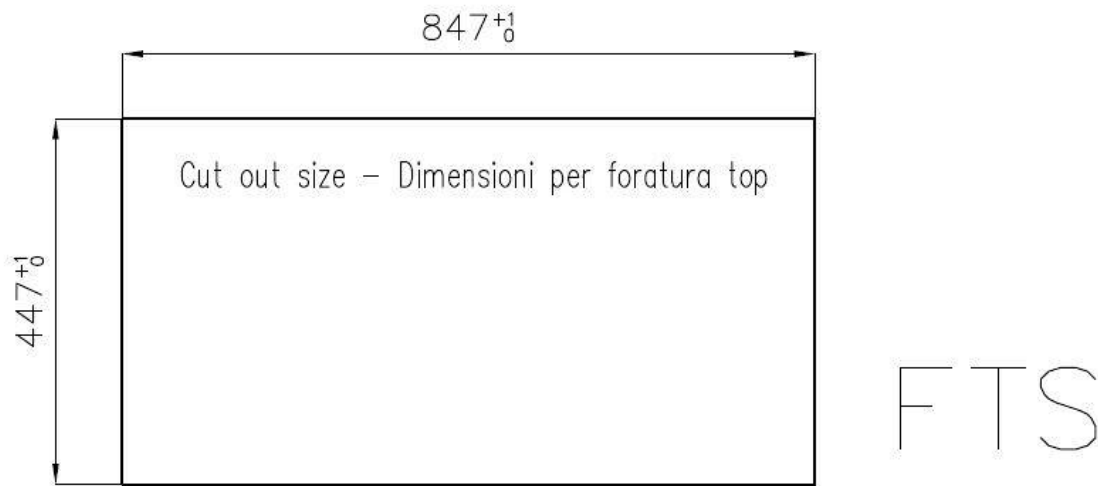

Drainer No

Width 86 cm

Bowl dimension 800x400mm

Number of bowls 1 bowl

Waste fitting 3,5" drain

FEATURES

Diamond-shape bottom The draining of water is an important feature in a sink, and it's always taken good care of in Foster products. In the bent-welded sinks, which would have a flat bottom, the proper draining is guaranteed by the elegant beveling, which helps the water flow.

Squared bowls - 0/9 radius The square bowls of Foster have perfectly squared vertical edges, while those on the bottom have a small radius of 9 mm that facilitates cleaning operations.

Perimetral overflow The overflow is always a security on the Foster sinks that prevents the overflow of water in case of oversights. The perimeter drain solution improves aesthetics thanks to its square and essential shape.

Deep bowls This bowls reach an important depth, over 20 cm, thanks to the advanced production technology, that can be offer great capieny and practicity in all the washing operations.

TECHNICAL DATA

Lavello serie Quadra cod. 1218/050